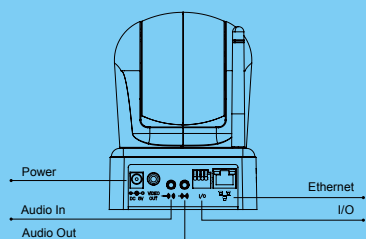

P/T/Z IP CAMERA HLT-87ZA

Main Features

- Remote Pan(270°) Tilt(120°) Zoom(12x opt)control
- H.264/ JPEG/ MPEG4 compression
- De-interface supported
- True Day/Night function – IR Cut filter (ICR)
- Power over Ethernet
- SD card backup
- 2-Way audio
- Triple Streaming
- Support iPhone/ Android/ Symbian/ Blackberry
- Wireless
- SDK for software integration
- Free 36ch bundled recording software
- Compatible with ONVIF standard

Interface

Unit: mm

Specifications

CPU	ARM 9 ,32 bit RISC
RAM	256MB
Flash	16MB
Image Sensor	1/4" CCD sensor
Sensitivity	0.1 lux @ F1.6
Lens Type	Auto focus zoom lens
Angle of View	4.49° ~ 52.8° (horizontal) 3.40° ~ 39.7° (vertical)
Focal Length	3.8 ~ 45.6 mm
Electronic Shutter	1/50 (1/60) ~ 1/100000s
Zoom Ratio	12X optical zoom
Video out	1.0 Vp-p, 75 Ω ,RCA
Audio	G.711 audio compression Interface: Mic-in Audio output: 3.5mm phone jack
Power	Power 12V DC Power Consumption: Max. 6W PoE Class 0 (IEEE802.3af) , optional /Power Consumption: Max. 7.1W
Operating Temperature	-10° C ~ 40° C
Dimensions	105mm(W)x105mm(L)x140.2mm(H)
Weight	550g