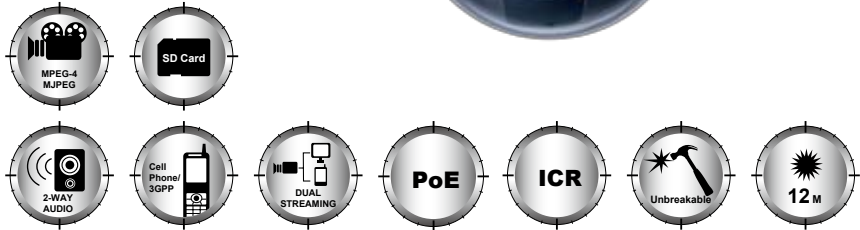

### Main Features

- IP66
- High-res 540TVL
- Power over Ethernet available
- 12M built-in IR LED available
- True Day/Night function
- Mechanism IR Cut Filter available
- VandalProof up to 400 pounds
- MPEG-4/MJPEG compression format
- SD Card backup
- 2-way audio
- Support cell phone/PDA/3GPP
- Dual Streaming
- SDK for software integration
- Free bundle 36 channel recording software
- Milestone compatible

System	
<b>Video Resolution</b>	NTSC: 720x480, 704x480, 352x240, 176x120 PAL: 720x576, 704x576, 352x288, 176x144
<b>Video Adjust</b>	Brightness, Contrast, Saturation, Hue
<b>Dual Streaming</b>	Yes
<b>CCD Setting</b>	BLC, Day/Night (Auto)
<b>Image Snapshot</b>	Yes
<b>Full Screen Monitoring</b>	Yes
<b>Compression Format</b>	MPEG-4 / MJPEG
<b>Video Bitrate Adjust</b>	CBR, VBR
<b>Motion Detection</b>	Yes, 3 different areas
<b>Triggered Action</b>	Mail, FTP, Save to SD card, Alarm
<b>Pre/ Post Alarm</b>	Yes, configurable
<b>Security</b>	Password protection
<b>Firmware Upgrade</b>	HTTP mode, can be upgraded remotely
<b>Simultaneous Connection</b>	Up to 10
<b>Audio</b>	Yes, 2-way (Duplex Support)