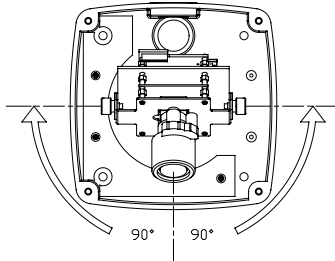

### Main Features

- IP66
- High-res 540TVL
- Power over Ethernet available
- 12M built-in IR LED available
- True Day/Night function
- Mechanism IR Cut Filter available
- VandalProof up to 400 pounds
- MPEG-4/MJPEG compression format
- SD Card backup
- 2-way audio
- Support cell phone/PDA/3GPP
- Dual Streaming
- SDK for software integration
- Free bundle 36 channel recording software
- Milestone compatible

### Interface

Unit: mm

### Specifications

Hardware	
<b>CPU</b>	ARM 9, 32 bit RISC
<b>RAM</b>	64MB
<b>Flash</b>	8MB
<b>Image Sensor</b>	1/3" CCD
<b>Sensitivity</b>	0.1 lux @ F1.6, 0 lux (IR On)
<b>Horizontal Resolution</b>	540 TVL
<b>Lens Type</b>	Vari-focal auto iris 3.7~12 mm lens
<b>ICR</b>	Mechanism IR Cut Filter (Optional)
<b>LED</b>	IR LED Built-in (Optional) IR Distance-12M (Optional)
<b>Video Out</b>	1 Vp-p, 75 Ohms
<b>I/O</b>	1 in/ 1 (relay out)
<b>Audio in</b>	1 (RCA type)
<b>Audio Out</b>	1 (RCA type)
<b>Power over Ethernet</b>	Yes (Optional)
<b>Power Consumption</b>	DC 12V, 490mA
<b>Operating Temperature</b>	0°C~40°C
<b>Dimensions</b>	126mm(W) x 126mm(L) x 100mm(H)
<b>Weight</b>	1080 g
Network	
<b>Ethernet</b>	10/ 100 Base-T
<b>Network Protocol</b>	HTTP, TCP/ IP, UDP, SMTP, FTP, PPPoE, DHCP, DDNS, NTP, 3GPP, UPnP