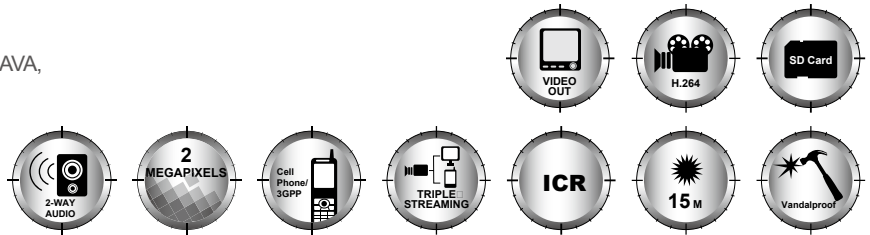

HLV-1CAD

Main Features

- High definition 7220@ 30FPS
- Video out available
- 2-Megapixel CMOS sensor
- Power over Ethernet available
- 15M built-in IR LED
- Vandal-proof 400 pounds
- H.264/ JPEG/ MPEG4 compression
- SD card backup
- 2-way audio
- Powerful mobile surveillance function, support 3GPP, JAVA, iPhone & Windows mobile.
- Triple Streaming
- SDK for software integration
- Free bundle 36 ch recording software

Interface

3-Axis Bracket

Unit: mm

Specifications

Hardware	
CPU	ARM 9,32 bit RISC
DDR2	128MB
Flash	8M
Image Sensor	1/3.2" CMOS (2 Megapixels)
Sensitivity	0 lux (IR On)
Lens Type	Vari-focal 2.7~9mm Megapixel Lens
ICR	Mechanism IR Cut Filter(optional)
LED	Built-in 18 IR LED (optional) IR Distance-15M (Optional)
Alarm I/O	1in/1 relay out
Video Out	1 Vp-p, 75 Ohms
Audio In	1 (RCA Type)
Audio Out	1 (RCA Type)
Power over Ethernet	Optional
Power Consumption	DC 12V, 560mA
3-Axis Bracket Adjustment Angle	Pan: 175° Tilt 75° Rotation 180°
Dimensions	126mm (W) x 126mm (L) x 100mm (D)
Network	
Ethernet	10/ 100 Base-T
Network Protocol	HTTP, TCP/ IP, UDP, SMTP, FTP, PPPoE, DHCP, DDNS, NTP

System	
Video Resolution	1600x1200,1280x1024, 1280x960, 1280x720, 800x600, 640x480, 320x240, 160x120
CMOS Setting	Night Mode, Brightness, Contrast, BLC, Sharpness
Triple Streaming	Yes
Image Snapshot	Yes
Full Screen Monitoring	Yes
Privacy Mask	Yes, 3 different areas
Compression Format	H.264/ JPEG/ MPEG4 (3GPP only)
Video Bitrate Adjust	CBR, VBR
Motion Detection	Yes, 3 different areas
Triggered Action	Mail, FTP, Save to SD card, Relay
Pre/ Post Alarm	Yes, configurable
Security	Password protection
Firmware Upgrade	HTTP mode, can be upgraded remotely
Simultaneous Connection	Up to 10
Audio	Yes, 2-way(Duplex Support)