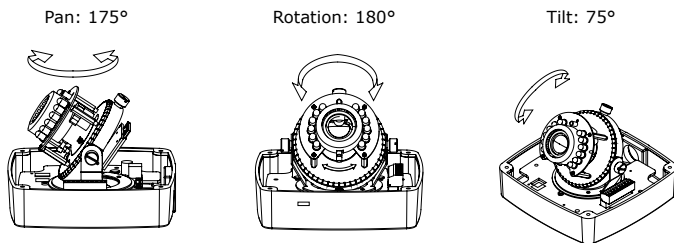

Interface

3-Axis Bracket

Unit: mm

Specifications

Hardware	
CPU	ARM 9,32 bit RISC
DDR2	128MB
Flash	8M
Image Sensor	1/3.2" CMOS (2 Megapixels)
Sensitivity	0 lux (IR On)
Lens Type	Vari-focal 2.7~9mm Megapixel Lens
ICR	Mechanism IR Cut Filter(optional)
LED	Built-in 18 IR LED (optional) IR Distance-15M (Optional)
Alarm I/O	1in/1 relay out
Video Out	1 Vp-p, 75 Ohms
Audio In	1 (RCA Type)
Audio Out	1 (RCA Type)
Power over Ethernet	Optional
Power Consumption	DC 12V, 560mA
3-Axis Bracket Adjustment Angle	Pan: 175° Tilt 75° Rotation 180°
Dimensions	126mm (W) x 126mm (L) x 100mm (D)
Network	
Ethernet	10/ 100 Base-T
Network Protocol	HTTP, TCP/ IP, UDP, SMTP, FTP, PPPoE, DHCP, DDNS, NTP