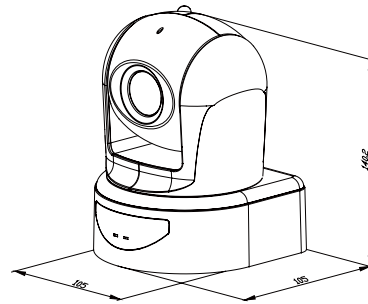

### Main Features

- Remote Pan(270° ) Tilt(120° ) Zoom(12x opt)control
- H.264/ JPEG/ MPEG4 compression
- De-interlace available
- True Day/Night function – IR Cut filter (ICR)
- Power over Ethernet available
- Support SD card
- 2-Way audio
- Triple Streaming
- Support cell phone/PDA/3GPP
- Wireless available
- SDK for software integration
- Free 36ch bundled recording software

### Interface

Unit: mm

### Specifications

Hardware	
<b>CPU</b>	ARM 9 ,32 bit RISC
<b>RAM</b>	256MB
<b>Flash</b>	16MB
<b>Video Out</b>	1 (RCA type)
<b>Audio In/Out</b>	1 in/1 out (3.5 mm Phone Jack )
<b>Alarm I/O</b>	1 in/ 1 out
<b>Power over Ethernet</b>	Optional
<b>Power Consumption</b>	LAN: DC 12V 510mA
<b>Dimensions</b>	105mm(W)x105mm(L)x140.2mm(H)
<b>Weight</b>	550g
<b>Operating Temperature</b>	0°C~40°C
<b>Image Sensor</b>	1/4" CCD
<b>Lens Type</b>	Auto focus zoom lens
<b>Sensitivity</b>	0.1 lux @F1.6
<b>Electronic Shutter</b>	1/50(1/60) ~ 1/100000s
<b>Zoom Ratio</b>	12X optical zoom
<b>Focal Length</b>	f(wide)3.8 to f(tele)45.6mm
<b>Maximum Aperture</b>	F(wide) = 1:1.6 , F(tele) = 1:2.7
<b>View Angle (H,V)</b>	Wide : 52.80 , 39.70 Tele : 4.490 , 3.400
<b>Pan Angle</b>	270°
<b>Tilt Angle</b>	120°
Network	
<b>Ethernet</b>	10/ 100 Base-T
<b>Wireless</b>	HTTP, TCP/ IP, UDP,SMTP, FTP, PPPoE, DHCP, DDNS, NTP, 3GPP,UPnP
<b>Wireless (optional)</b>	
<b>Wireless</b>	802.11b/g
<b>Security</b>	WEP,WPA-PSK,WPA2-PSK