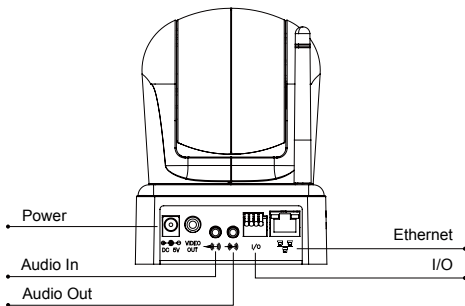

### Main Features

- Remote Pan(270° ) Tilt(120° ) Zoom(12x opt)control
- H.264/ JPEG/ MPEG4 compression
- De-interlace available
- True Day/Night function – IR Cut filter (ICR)
- Power over Ethernet available
- Support SD card
- 2-Way audio
- Triple Streaming
- Support cell phone/PDA/3GPP
- Wireless available
- SDK for software integration
- Free 36ch bundled recording software

### Interface

Unit: mm

### Specifications

Hardware	
<b>CPU</b>	ARM 9 ,32 bit RISC
<b>RAM</b>	256MB
<b>Flash</b>	16MB
<b>Video Out</b>	1 (RCA type)
<b>Audio In/Out</b>	1 in/1 out (3.5 mm Phone Jack )
<b>Alarm I/O</b>	1 in/ 1 out
<b>Power over Ethernet</b>	Optional
<b>Power Consumption</b>	LAN: DC 12V 510mA
<b>Dimensions</b>	105mm(W)x105mm(L)x140.2mm(H)
<b>Weight</b>	550g
<b>Operating Temperature</b>	0°C~40°C
<b>Image Sensor</b>	1/4" CCD
<b>Lens Type</b>	Auto focus zoom lens
<b>Sensitivity</b>	0.1 lux @F1.6
<b>Electronic Shutter</b>	1/50(1/60) ~ 1/100000s
<b>Zoom Ratio</b>	12X optical zoom
<b>Focal Length</b>	f(wide)3.8 to f(tele)45.6mm
<b>Maximum Aperture</b>	F(wide) = 1:1.6 , F(tele) = 1:2.7
<b>View Angle (H,V)</b>	Wide : 52.80 , 39.70 Tele : 4.490 , 3.400
<b>Pan Angle</b>	270°
<b>Tilt Angle</b>	120°
Network	
<b>Ethernet</b>	10/ 100 Base-T
<b>Wireless</b>	HTTP, TCP/ IP, UDP,SMTP, FTP, PPPoE, DHCP, DDNS, NTP, 3GPP,UPnP
<b>Wireless (optional)</b>	
<b>Wireless</b>	802.11b/g
<b>Security</b>	WEP,WPA-PSK,WPA2-PSK