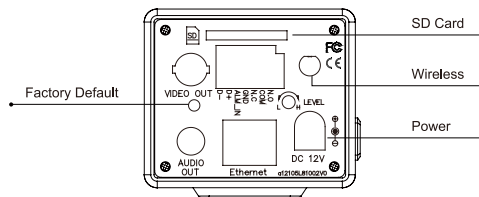

Main Features

- High-res 540TVL
- Power over Ethernet available
- True Day/Night function
- Mechanism IR Cut Filter available
- MPEG-4/MJPEG compression format
- SD Card backup
- 2-way audio
- Support cell phone/PDA/3GPP
- Dual Streaming
- SDK for software integration
- Wireless available
- Free bundle 36 channel recording software
- Milestone compatible

Interface

Unit: mm

Specifications

Hardware	
CPU	ARM 9 ,32 bit RISC
RAM	64MB
Flash	8MB
Image Sensor	1/3" CCD
Sensitivity	0.1 lux @ F=1.2
Horizontal Resolution	540 TVL
Lens Type	CS Mount
ICR	Mechanism IR Cut Filter (Optional)
Support DC Iris	Yes
I/O	1 in/ 1 out (Relay)
RS-485	Yes
Video Out	1
Microphone	Built-in
Audio Out	1
Power over Ethernet	Optional
Power Consumption	LAN: DC 12V, 450mA WLAN: DC 12V, 550mA
Operating Temperature	0°C~40°C
Dimensions	65mm (W) x 58mm (H) x 131.5mm (D)
Weight	450 g
Network	
Ethernet	10/ 100 Base-T
Network Protocol	HTTP, TCP/ IP, UDP, SMTP, FTP, PPPoE, DHCP, DDNS, NTP, 3GPP, UPnP
Wireless (Optional)	
Wireless	802.11 b/g
Security	WEP,WPA-PSK,WPA2-PSK

System	
Video Resolution	NTSC: 720x480, 704x480, 352x240, 176x120 PAL: 720x576, 704x576, 352x288, 176x144
Video Adjust	Brightness, Contrast, Saturation, Hue
Dual Streaming	Yes
CCD Setting	AES, BLC, AGC, Day/ Night (Auto)
Image Snapshot	Yes
Full Screen Monitoring	Yes
Compression Format	MPEG-4/ MJPEG
Motion Detection	Yes, 3 different areas
Triggered Action	Mail, FTP, Save to SD Card, Relay
Pre/ Post Alarm	Yes, configurable
Security	Password protection
Firmware Upgrade	HTTP mode, can be upgraded remotely
Simultaneous Connection	Up to 10
Audio	Yes, 2-way (Duplex Support)
SD card management	
Recording Trigger	Motion Detection, IP check, Network status (Wire Connection Only), Relay
Video Format	AVI, JPEG
Video Playback	Yes
Delete Files	Yes
Client system requirements	
OS	Windows 2000/2003, XP, Vista, Microsoft IE 6.0 or above
Hardware	
Suggested	Intel-C 2.0G, RAM: 512MB, Graphic card: 64MB
Minimum	Intel-C 1.6G, RAM: 256MB, Graphic card: 32MB