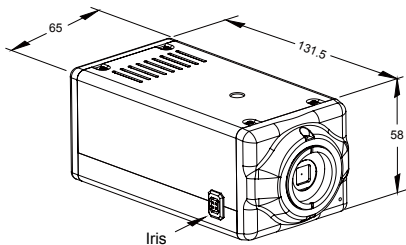

Interface

Unit: mm

Specifications

Hardware	
CPU	ARM 9 ,32 bit RISC
RAM	64MB
Flash	8MB
Image Sensor	1/3" CCD
Sensitivity	0.1 lux @ F=1.2
Horizontal Resolution	540 TVL
Lens Type	CS Mount
ICR	Mechanism IR Cut Filter (Optional)
Support DC Iris	Yes
I/O	1 in/ 1 out (Relay)
RS-485	Yes
Video Out	1
Microphone	Built-in
Audio Out	1
Power over Ethernet	Optional
Power Consumption	LAN: DC 12V, 450mA WLAN: DC 12V, 550mA
Operating Temperature	0°C~40°C
Dimensions	65mm (W) x 58mm (H) x 131.5mm (D)
Weight	450 g
Network	
Ethernet	10/ 100 Base-T
Network Protocol	HTTP, TCP/ IP, UDP, SMTP, FTP, PPPoE, DHCP, DDNS, NTP, 3GPP, UPnP
Wireless (Optional)	
Wireless	802.11 b/g
Security	WEP,WPA-PSK,WPA2-PSK