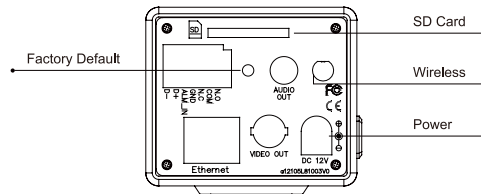

### Main Features

- D-WDR system
- Next generation 3D DNR
- Sense-up function
- Video out available
- Power over Ethernet available
- H.264/ JPEG / MPEG4 compression
- SD card backup
- 2-way audio
- Mechanism IR Cut filter available
- Support cell phone/PDA/3GPP
- Triple Streaming
- Wireless available
- SDK for software integration
- Free bundle 36 ch recording software

### Interface

Unit: mm

### Specifications

Hardware	
<b>CPU</b>	ARM 9 ,32 bit RISC
<b>RAM</b>	256MB
<b>Flash</b>	16MB
<b>Image Sensor</b>	1/3" CCD Sensor
<b>Sensitivity</b>	0.00001 lux @F1.5
<b>Lens Changeable</b>	Yes, CS Mount
<b>Support DC IRIS</b>	Yes
<b>I/O</b>	1 in/ 1 Relay Out
<b>RS-485</b>	Yes
<b>Video Out</b>	1
<b>Audio In</b>	Mic Built-in
<b>Audio Out</b>	1 (RCA Type)
<b>Power over Ethernet</b>	Optional
<b>Power</b>	DC 12V 450mA
<b>Operating Temperature</b>	0°C~40°C
<b>Dimensions</b>	58mm (W) x 65mm (H) x 131.5mm (D)
Network	
<b>Ethernet</b>	10/ 100 Base-T
<b>Network Protocol</b>	HTTP, TCP/ IP, UDP, SMTP, FTP, PPPoE, DHCP, DDNS, NTP, UPnP, 3GPP
<b>Wireless (Optional)</b>	
<b>Wireless</b>	802.11b/g
<b>Security</b>	WEP,WPA-PSK,WPA2-PSK