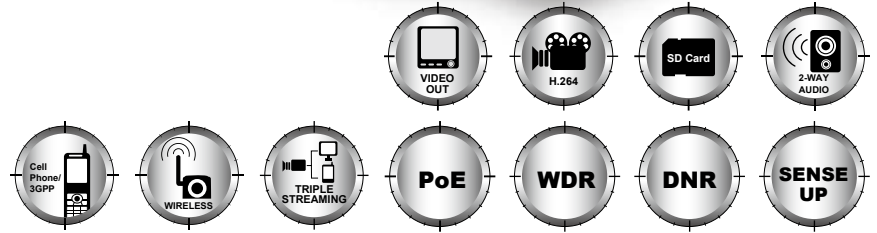

### Main Features

- D-WDR system
- Next generation 3D DNR
- Sense-up function
- Video out available
- Power over Ethernet available
- H.264/ JPEG / MPEG4 compression
- SD card backup
- 2-way audio
- Mechanism IR Cut filter available
- Support cell phone/PDA/3GPP
- Triple Streaming
- Wireless available
- SDK for software integration
- Free bundle 36 ch recording software

### Interface

Unit: mm

System	
<b>Video Resolution</b>	NTSC: 720x480, 704x480,352x240, 176x144 PAL: 720x576, 704x576, 352x288, 176x144
<b>Triple Streaming</b>	Yes
<b>Video Setting</b>	Brightness, Contrast, Saturation, Hue, Sharpness, AES, Manual shutter, IRIS Level, BLC, Day and night, night mode, 3D DNR, WDR, Flip and Mirror
<b>Image Snapshot</b>	Yes
<b>Full Screen Monitoring</b>	Yes
<b>Privacy Mask</b>	Yes, 3 different areas
<b>Compression Format</b>	H.264/ M-JPEG/ MPEG4 (3GPP only)
<b>Video Bitrates Adjust</b>	CBR, VBR
<b>Motion Detection</b>	Yes, 3 different areas
<b>Triggered Action</b>	Mail, FTP, Save to SD card, Relay
<b>Pre/ Post Alarm</b>	Yes, configurable
<b>Security</b>	Password protection
<b>Firmware Upgrade</b>	HTTP mode, can be upgraded remotely
<b>Simultaneous Connection</b>	Up to 10
<b>Audio</b>	Yes, 2-way
SD card management	
<b>Recording Trigger</b>	Motion Detection, IP check, Network break down (wire only), schedule, Relay
<b>Video Format</b>	AVI, JPEG
<b>Video Playback</b>	Yes
<b>Delete Files</b>	Yes
Client system requirements	
<b>OS</b>	Windows 2000, XP, 2003, Microsoft IE 6.0 or above
<b>Hardware</b>	
Suggested	Intel Dual Core 1.66G,RAM: 1024MB, Graphic card: 128MB
Minimum	Intel-C 2.8G, RAM: 512MB, Graphic card: 64MB