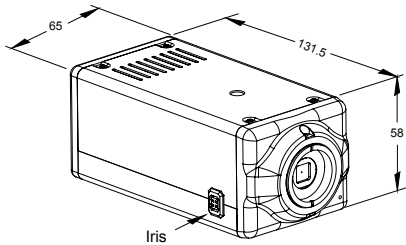

### Main Features

- D-WDR system
- Next generation 3D DNR
- Sense-up function
- Video out available
- Power over Ethernet available
- H.264/ JPEG / MPEG4 compression
- SD card backup
- 2-way audio
- Mechanism IR Cut filter available
- Support cell phone/PDA/3GPP
- Triple Streaming
- Wireless available
- SDK for software integration
- Free bundle 36 ch recording software

### Interface

Unit: mm

### Specifications

Hardware	
<b>CPU</b>	ARM 9 ,32 bit RISC
<b>RAM</b>	256MB
<b>Flash</b>	16MB
<b>Image Sensor</b>	1/3" CCD Sensor
<b>Sensitivity</b>	0.00001 lux @F1.5
<b>Lens Changeable</b>	Yes, CS Mount
<b>Support DC IRIS</b>	Yes
<b>I/O</b>	1 in/ 1 Relay Out
<b>RS-485</b>	Yes
<b>Video Out</b>	1
<b>Audio In</b>	Mic Built-in
<b>Audio Out</b>	1 (RCA Type)
<b>Power over Ethernet</b>	Optional
<b>Power</b>	DC 12V 450mA
<b>Operating Temperature</b>	0°C~40°C
<b>Dimensions</b>	58mm (W) x 65mm (H) x 131.5mm (D)
Network	
<b>Ethernet</b>	10/ 100 Base-T
<b>Network Protocol</b>	HTTP, TCP/ IP, UDP, SMTP, FTP, PPPoE, DHCP, DDNS, NTP, UPnP, 3GPP
<b>Wireless (Optional)</b>	
<b>Wireless</b>	802.11b/g
<b>Security</b>	WEP,WPA-PSK,WPA2-PSK