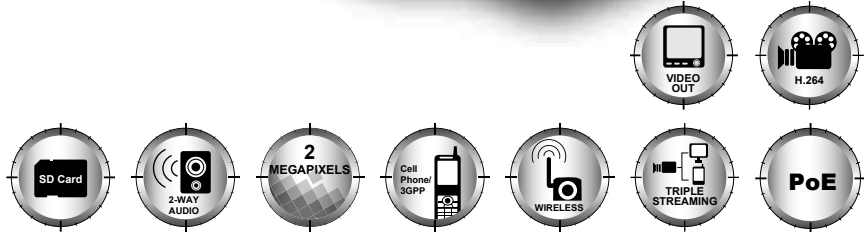

### Main Features

- High Definition 720P @30 FPS
- Video out available
- 2-Megapixel CMOS sensor
- Power over Ethernet available
- H.264/ JPEG / MPEG4 compression
- SD card backup
- 2-way audio
- Mechanism IR Cut filter available
- Support cell phone/PDA/3GPP
- Triple streaming
- SDK for software integration
- Free Bundle 36 ch recording software