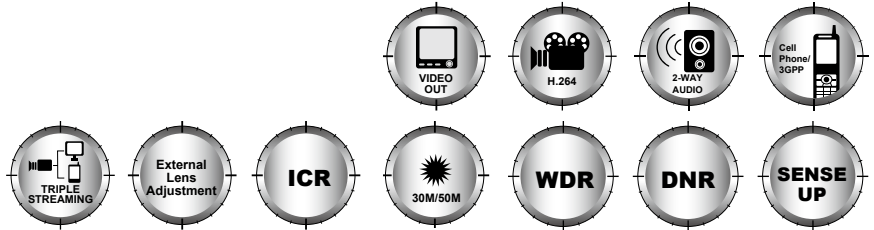

HLC-7RAG

Main Features

- D-WDR
- Support 3D DNR
- Sense-Up function
- IP66
- External vari-focal lens adjustment
- True Day/Night function
- Mechanism IR Cut filter available
- Fan Built in
- IR Distance: 30/50M
- H.264/MJPEG/MPEG4 compression
- Support cell phone/PDA/3GPP
- Triple streaming
- SDK for software integration
- Free bundle 36 channel recording software
- 8 Step shutter adjustment

Interface

Unit: mm

Specifications

Hardware	
CPU	ARM 9 ,32 bit RISC
Memory	256MB
Flash	16MB
Sensor	1/3" CCD sensor
Sensitivity	0 Lux(IR on)
Lens	30m: Vari-Focal Auto Iris 3.7~12mm 50m: Vari-focal Auto Iris 9~22mm
Fan	Always On
ICR	Yes
LED	50M:21 Unit 5φ 850nm infrared LED, E-Powerx7 30M:42 Unit 5φ 850nm infrared LED
IR Distance	30M/50M
I/O	1 in/ 1 Relay Out
Video Out	1
Power Consumption	DC 12V 730mA
Water Resistance	IP66
Operating Temperature	0°C~40°C
Dimensions	114mm(φ) x 260mm(D) (With Shield) 99.4mm(φ) x 225mm(D) (Without Shield)
Network	
Ethernet	10/ 100 Base-T
Network Protocol	HTTP, UDP,TCP/ IP, SMTP, FTP, PPPoE, DHCP, DDNS, NTP
Wireless (Optional)	
Wireless	802.11b/g
Security	WEP,WPA-PSK,WPA2-PSK

System	
Video Resolution	NTSC: 720x480, 704x480, 352x240, 176x144 PAL: 720x576, 704x576, 352x288, 176x144
Video Adjust	Brightness, Contrast, Saturation, Hue, Sharpness, AES, Manual shutter, IRIS Level, BLC, Day and night, night mode, 3D DNR, WDR
Triple Streaming	Yes
Image Snapshot	Yes
Full screen Monitoring	Yes
Privacy Mask	Yes
Compression Format	H.264/JPEG/MPEG4 (3GPP only)
Video Bitrate Adjust	CBR, VBR
Motion Detection	Yes, 3 different areas
Triggered Action	Mail, FTP, Relay
Pre/ Post Alarm	Yes, configurable
Security	Password protection
Firmware Upgrade	HTTP mode, can be upgraded remotely
Simultaneous Connection	Up to 10
Client system requirements	
OS	Windows 2000, XP, 2003, Microsoft IE 6.0 or above
Hardware	
Suggested	Intel Dual Core 1.66G,RAM: 1024MB, Graphic card: 128MB
Minimum	Intel-C 2.8G, RAM: 512MB, Graphic card: 64MB