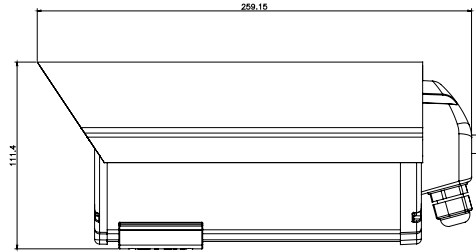

HLC-7RAG

Main Features

- D-WDR
- Support 3D DNR
- Sense-Up function
- IP66
- External vari-focal lens adjustment
- True Day/Night function
- Mechanism IR Cut filter available
- Fan Built in
- IR Distance: 30/50M
- H.264/MJPEG/MPEG4 compression
- Support cell phone/PDA/3GPP
- Triple streaming
- SDK for software integration
- Free bundle 36 channel recording software
- 8 Step shutter adjustment

Interface

Unit: mm

Specifications

Hardware	
CPU	ARM 9 ,32 bit RISC
Memory	256MB
Flash	16MB
Sensor	1/3" CCD sensor
Sensitivity	0 Lux(IR on)
Lens	30m: Vari-Focal Auto Iris 3.7~12mm 50m: Vari-focal Auto Iris 9~22mm
Fan	Always On
ICR	Yes
LED	50M:21 Unit 5φ 850nm infrared LED, E-Powerx7 30M:42 Unit 5φ 850nm infrared LED
IR Distance	30M/50M
I/O	1 in/ 1 Relay Out
Video Out	1
Power Consumption	DC 12V 730mA
Water Resistance	IP66
Operating Temperature	0°C~40°C
Dimensions	114mm(φ) x 260mm(D) (With Shield) 99.4mm(φ) x 225mm(D) (Without Shield)
Network	
Ethernet	10/ 100 Base-T
Network Protocol	HTTP, UDP,TCP/ IP, SMTP, FTP, PPPoE, DHCP, DDNS, NTP
Wireless (Optional)	
Wireless	802.11b/g
Security	WEP,WPA-PSK,WPA2-PSK