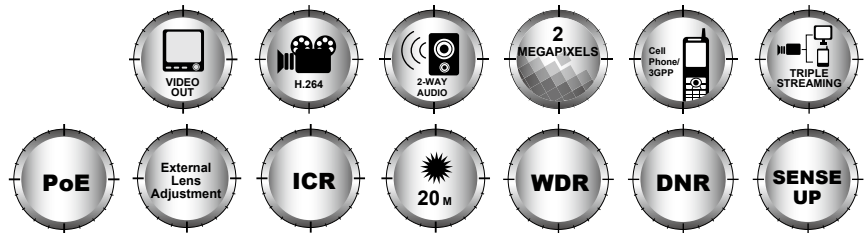

### Main Features

- D-WDR system
- Next generation 3D DNR
- Sense-Up function
- video out available
- IP66
- Power over Ethernet available
- 20M IR LED built-in available
- Mechanism IR Cut filter available
- H.264/ JPEG/ MPEG4 compression
- SD card backup
- 2-way audio
- Support Cell Phone/PDA/3GPP
- SDK for software integration

### Interface

External Controller

Unit: mm

System	
<b>Video Resolution</b>	NTSC: 720x480, 704x480,352x240, 176x144 PAL: 720x576, 704x576, 352x288, 176x144
<b>Video Adjust</b>	Brightness, Contrast, Saturation, Hue, Sharpness, AES, Manual shutter, IRIS Level, BLC, Day and night, night mode, 3D DNR, WDR
<b>Triple Streaming</b>	Yes
<b>Image Snapshot</b>	Yes
<b>Full Screen Monitoring</b>	Yes
<b>Privacy Mask</b>	Yes, 3 different areas
<b>Compression Format</b>	H.264/ JPEG/ MPEG4 (3GPP only)
<b>Video Bitrates Adjust</b>	CBR, VBR
<b>Motion Detection</b>	Yes, 3 different areas
<b>Triggered Action</b>	Mail, FTP, Relay
<b>Pre/ Post Alarm</b>	Yes, configurable
<b>Security</b>	Password protection
<b>Firmware Upgrade</b>	HTTP mode, can be upgraded remotely
<b>Simultaneous Connection</b>	Up to 10
<b>Audio</b>	Yes, 2-way
Client system requirements	
<b>OS</b>	Windows 2000, XP, 2003, Microsoft IE 6.0 or above
<b>Hardware</b>	
Suggested	Intel Dual Core 1.66G, RAM: 1024MB, Graphic card: 128MB
Minimum	Intel-C 2.8G, RAM: 512MB, Graphic card: 64MB