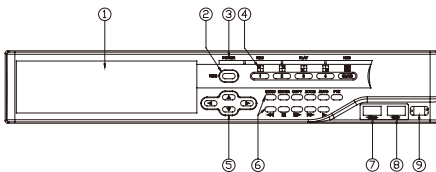

### Interface

Front Panel Layout

1 CD-RW or DVD-RW	6 Function Keys
2 REC Key	7 USB Port for Backup
3 LEDs	8 USB Port for Mouse
4 Channel Keys	9 IR Port for Remote Control
5 Direction Keys	

Back Panel Layout