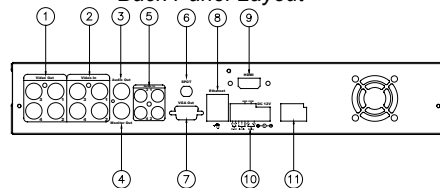

### Interface

Front Panel Layout

1 CD-RW or DVD-RW	6 Function Keys
2 REC Key	7 USB Port for Backup
3 LEDs	8 USB Port for Mouse
4 Channel Keys	9 IR Port for Remote Control
5 Direction Keys	

Back Panel Layout

1 Video Output	7 VGA Output
2 Video Input	8 Ethernet
3 Audio Output	9 HDMI
4 Monitor Output	10 Power
5 Audio Input	11
6 Spot Monitor Output	

### Specifications

Model No.	HDR-04RP Pro		HDR-08RP Pro	
<b>VIDEO</b>				
MODE	Triplex			
IMAGE SYSTEM	NTSC	PAL	NTSC	PAL
LIVE-TIME RESOLUTION	720 x 480	720 x 576	720 x 480	720 x 576
LIVE-TIME DISPLAY RATE	4 x 30 Frame / Sec	4 x 25 Frame / Sec	8 x 30 Frame / Sec	8 x 25 Frame / Sec
SPLIT SCREEN	1, 4		1, 4, 8	
VIDEO INPUT	BNC x 4		BNC x 8	
VIDEO OUTPUT (BNC)	BNC x 1			
VIDEO OUTPUT (HDMI)	Yes (optional)			
VIDEO OUTPUT (VGA)	Yes			
<b>AUDIO</b>				
AUDIO INPUT	RCA x 4			
AUDIO OUTPUT	RCA x 1			
AUDIO BACKUP	Yes			
AUDIO STREAMING	Yes			
<b>RECORDING</b>				
COMPRESSION TYPE	H.264			
RECORDING RESOLUTION ( D1)	720 x 480	720 x 576	720 x 480	720 x 576
RECORDING RESOLUTION ( Half D1)	720 x 240	720 x 288	720 x 240	720 x 288
RECORDING RESOLUTION (CIF)	360 x 240	360 x 288	360 x 240	360 x 288
RECORDING RATE ( D1)	720 x 480 up to 60 PPS	720 x 576 up to 50 PPS	720 x 480 up to 60 PPS	720 x 576 up to 50 PPS
RECORDING RATE ( Half D1)	720 x 240 up to 120 PPS	720 x 288 up to 100 PPS	720 x 240 up to 240 PPS	720 x 288 up to 200 PPS
RECORDING RATE (CIF)	360 x 240 up to 120 PPS	360 x 288 up to 100 PPS	360 x 240 up to 240 PPS	360 x 288 up to 200 PPS
RECORDING MODE	Manual / Schedule / Alarm			
<b>PLAYBACK &amp; SEARCH</b>				
PLAYBACK SPEED	Fast Forward X2 X8 X16 X32 X64 Picture by picture Playback Pause Fast Backward X32			
TIME SEARCH	Yes			
EVENT SEARCH	Yes			
EVENT LIST	10000 records per H.D.D (Maximum)			
<b>OSD &amp; CONTROL INTERFACE</b>				
TITLE	8 Characters			
ON SCREEN DISPLAY & SETUP	Time / Date / Setup Menu			
GRAPHIC USER INTERFACE (GUI)	Yes			
DVR CONTROL PANEL	Yes			
MOUSE	Yes			
IR REMOTE CONTROLLER	Yes			